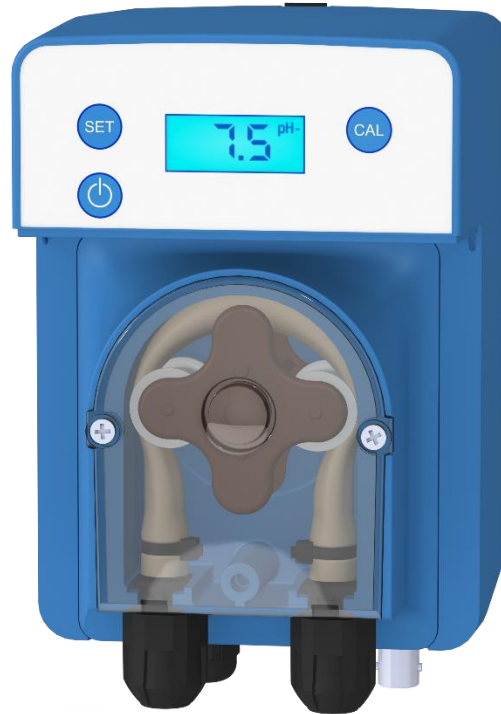

## Proportional pH- or pH+ regulation

Private  
Pools

AYPO15006-

Scan to  
discover !

- Live display of the pH value

- Quiet dosage thanks to its motor technology

- Optional customisation

### SIMPLE

- Optimum ease of use: one function per button.
- Clear display of pH and messages.
- pH- and pH+ dosage selection.
- Suitable for private pools up to 120 m<sup>3</sup>.

### SAFE

- The pump stops dispensing if the pH is too low or too high, and displays the status.