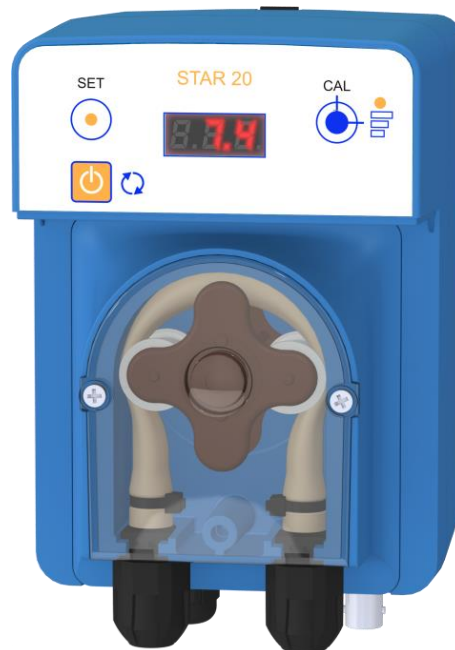

STAR 20 pH

Proportional pH- regulation

Private Pools

AYPO15043

Scan to discover !

- Live display of the pH value

pH

- Quiet dosage thanks to its motor technology

- Optional customisation

SIMPLE

- Optimum ease of use: one function per button.
- Clear display of pH and messages.
- pH- dosage.
- Suitable for private pools up to 120 m³.

SAFE

- The pump stops dispensing if the pH is too low or too high, and displays the status.

COMPLETE

- Delivered with a complete kit for quick and easy installation :

SMART

- Dosage proportional to pH requirements.

GARANTIE

- Device guaranteed for two years.